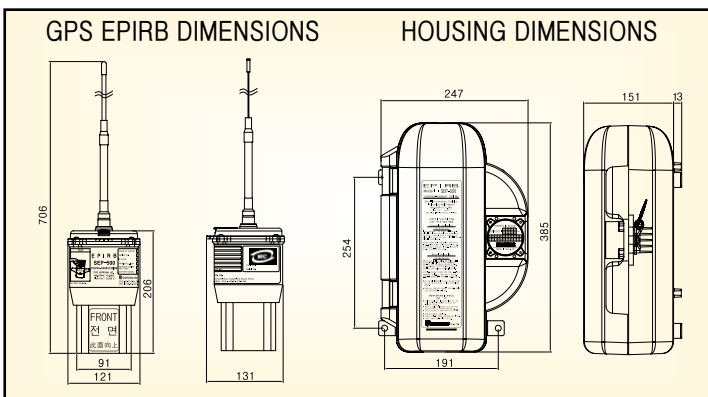

406/121.5MHz

GPS EPIRB

SEP-500

The SEP-500 EPIRB complies with CCIR, RTCM, COSPAS-SARSAT and GMDSS performance standards of IMO with transmitting frequencies of 406MHz/121.5MHz.

The SEP-500 receives GPS information and it transmits more accurate distress position than the EPIRB without GPS. This makes RCC(Rescue Coordination Center) perform prompt search & rescue operation.

SPECIFICATION

Contents		Model	SEP-500(GPS EPIRB)	SEP-406(EPIRB)
General	Material housing		ABS Plastic	
	Strobe light Rate		21times per minute (0.75 candela min.)	20times per minute (0.75 candela min.)
	Temperature Operating		-20℃ to +55℃ Class 2	
	Temperature Storage		-30℃ to +70℃	
	Battery		Lithium, 5 year service life	Lithium, 4 year service life
	Antenna		Omnidirectional whip antenna	
	Operating life		More than 48 hours at -20℃/80 hours at +20℃	
	Weight		1.5kg	1.7kg
406MHz Satellite Transmitter	Frequency		406.037MHz ±2ppm	406.025MHz ±2ppm
	Output Power		5W ±2dB	
	Radio type		G1B	
	Modulation		Phase modulation / 1.1 ±0.1rad	
	Data encoding		Bi phase L	
	Bitrate		400 b/s	
121.5MHz Homing Transmitter	Frequency		121.5MHz ±10 ppm	
	Output Power		≥75mW	
	Modulation		Amplitude modulation / 300Hz to 1600Hz	
	Radio type		A3X	
GPS Receiver	Center Frequency		1575.42MHz ±1.023MHz	N/A
	Antenna		Ceramic dielectric patch	
	Characteristics		16 channel ANTARIS 4 positioning engine	

DIMENSIONS